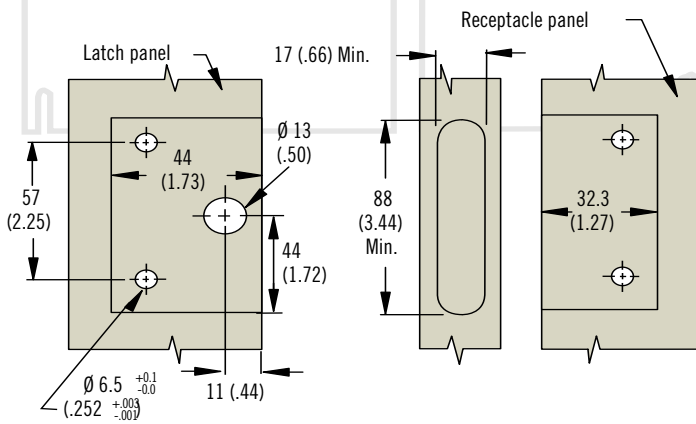

CONR20055 Draw Latch

Concealed · Mortise

Latch

Receptacle

Accessories

Actuation Tool

Part Number	
Latch	CONR20055
Receptacle	CONR20002