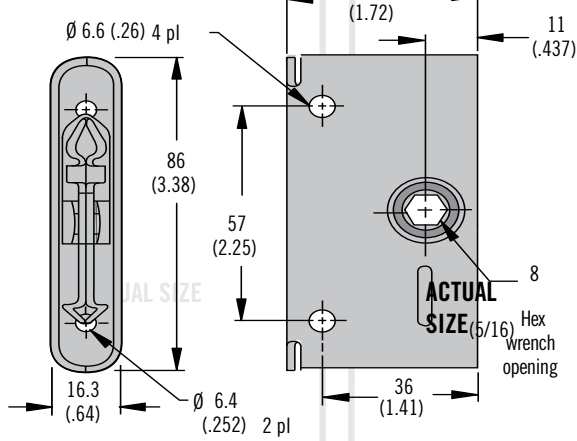

Latch

Receptacle