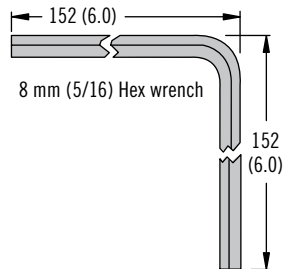

### Actuation Tool

Part Number	
Latch	CONR20055
Receptacle	CONR20002